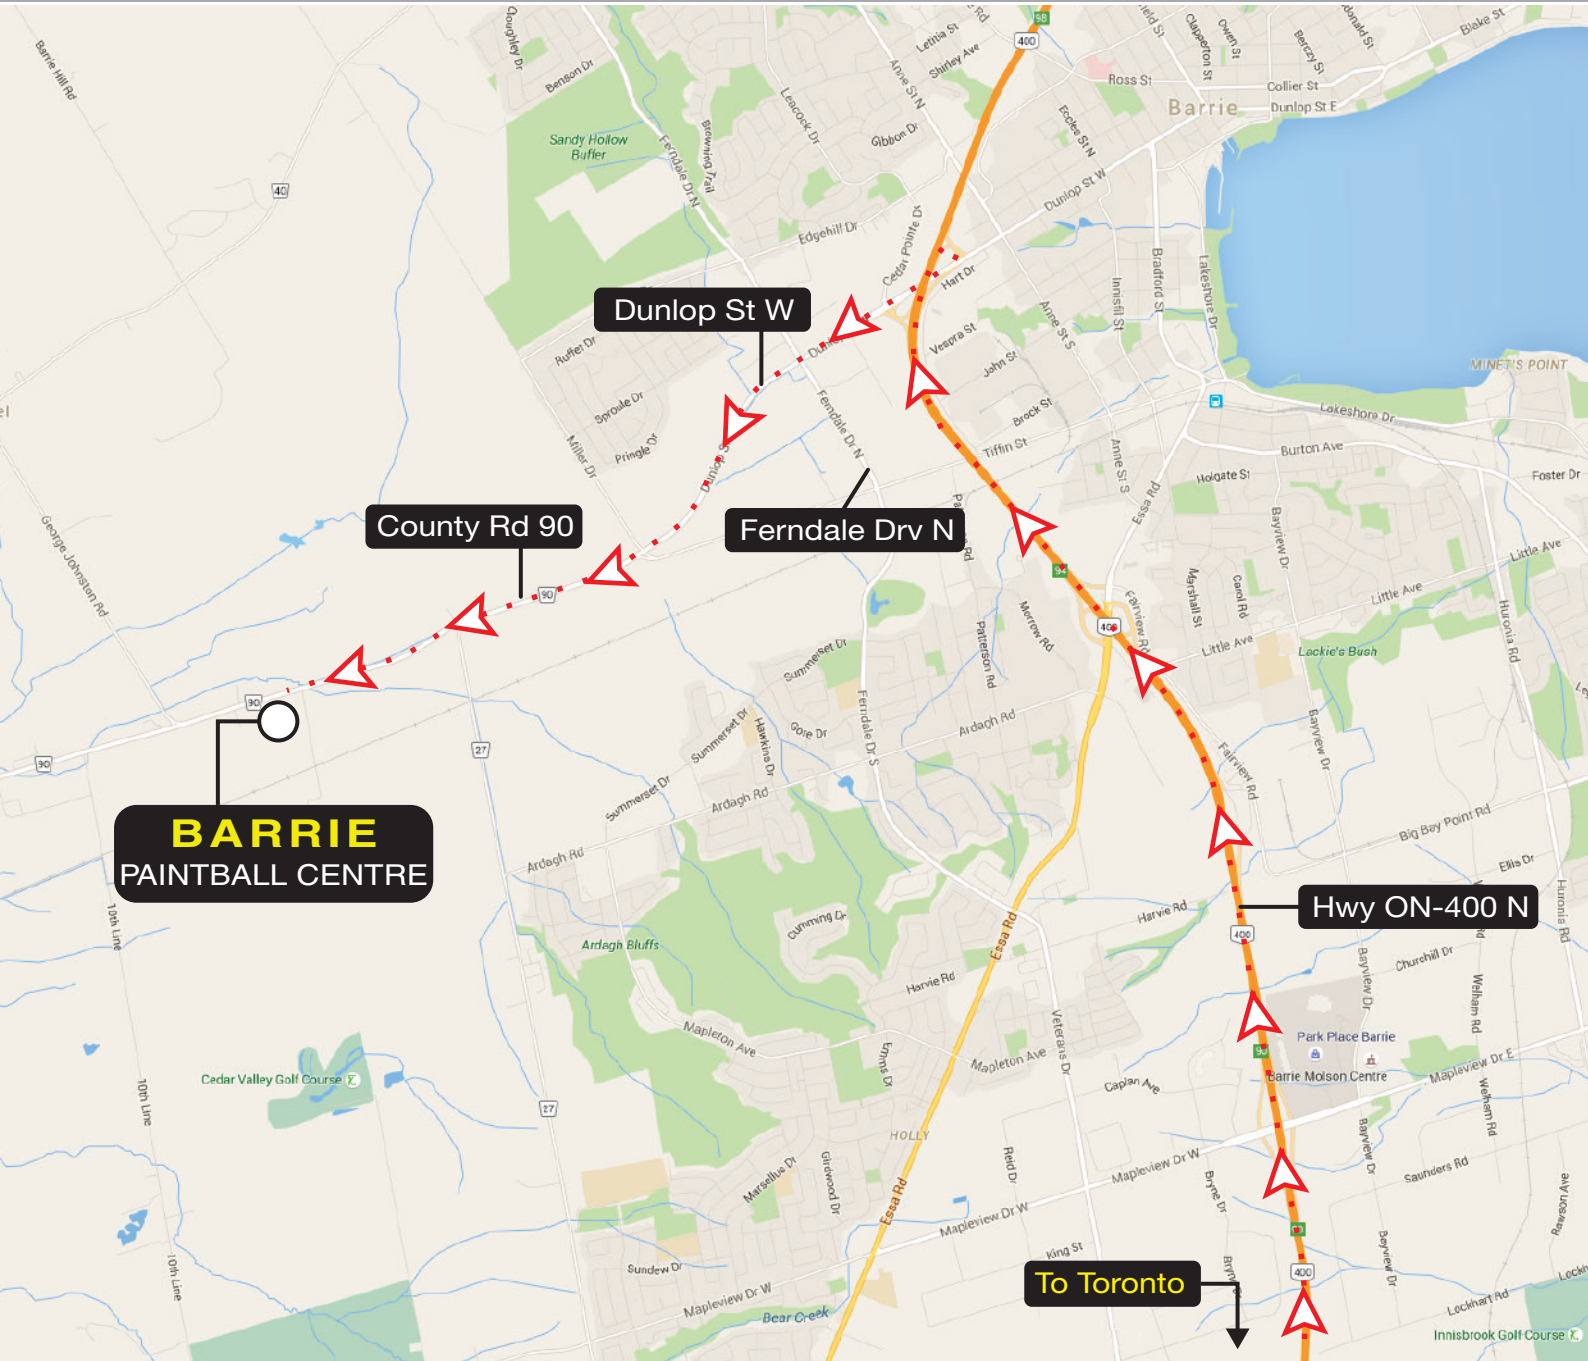

BARRIE DIRECTIONS

ESTIMATED DRIVE TIME: 45 mins by car from Toronto via Hwy 400
PAINTBALL CENTRE ADDRESS: 8888 11th Line, Essa ON L0L 1X0

PLEASE NOTE: Do not enter 'Barrie paintball' into your Sat Nav or Google Maps to get to our centre.
 Please use 'Delta Force Paintball Barrie' or the address above.

Please allow ample time to get to the centre for a **9am prompt arrival**.
 Late arrival may result in reduced game time.

BY CAR FROM TORONTO

1. Head north on ON-400 N for approx 72km.
2. Take exit 96B for Dunlop Street W towards Angus.
3. Merge onto Dunlop St W.
4. Dunlop St W becomes County Rd 90 W. Continue.
5. Look for Delta Force Paintball signs. Centre is there on your left.

NEAREST BUS STOP

Downtown Barrie.
 You will need to pre-book a taxi to travel the 6.5 kms to the paintball centre.

LOST?

Call us for directions

1-800-568-8909