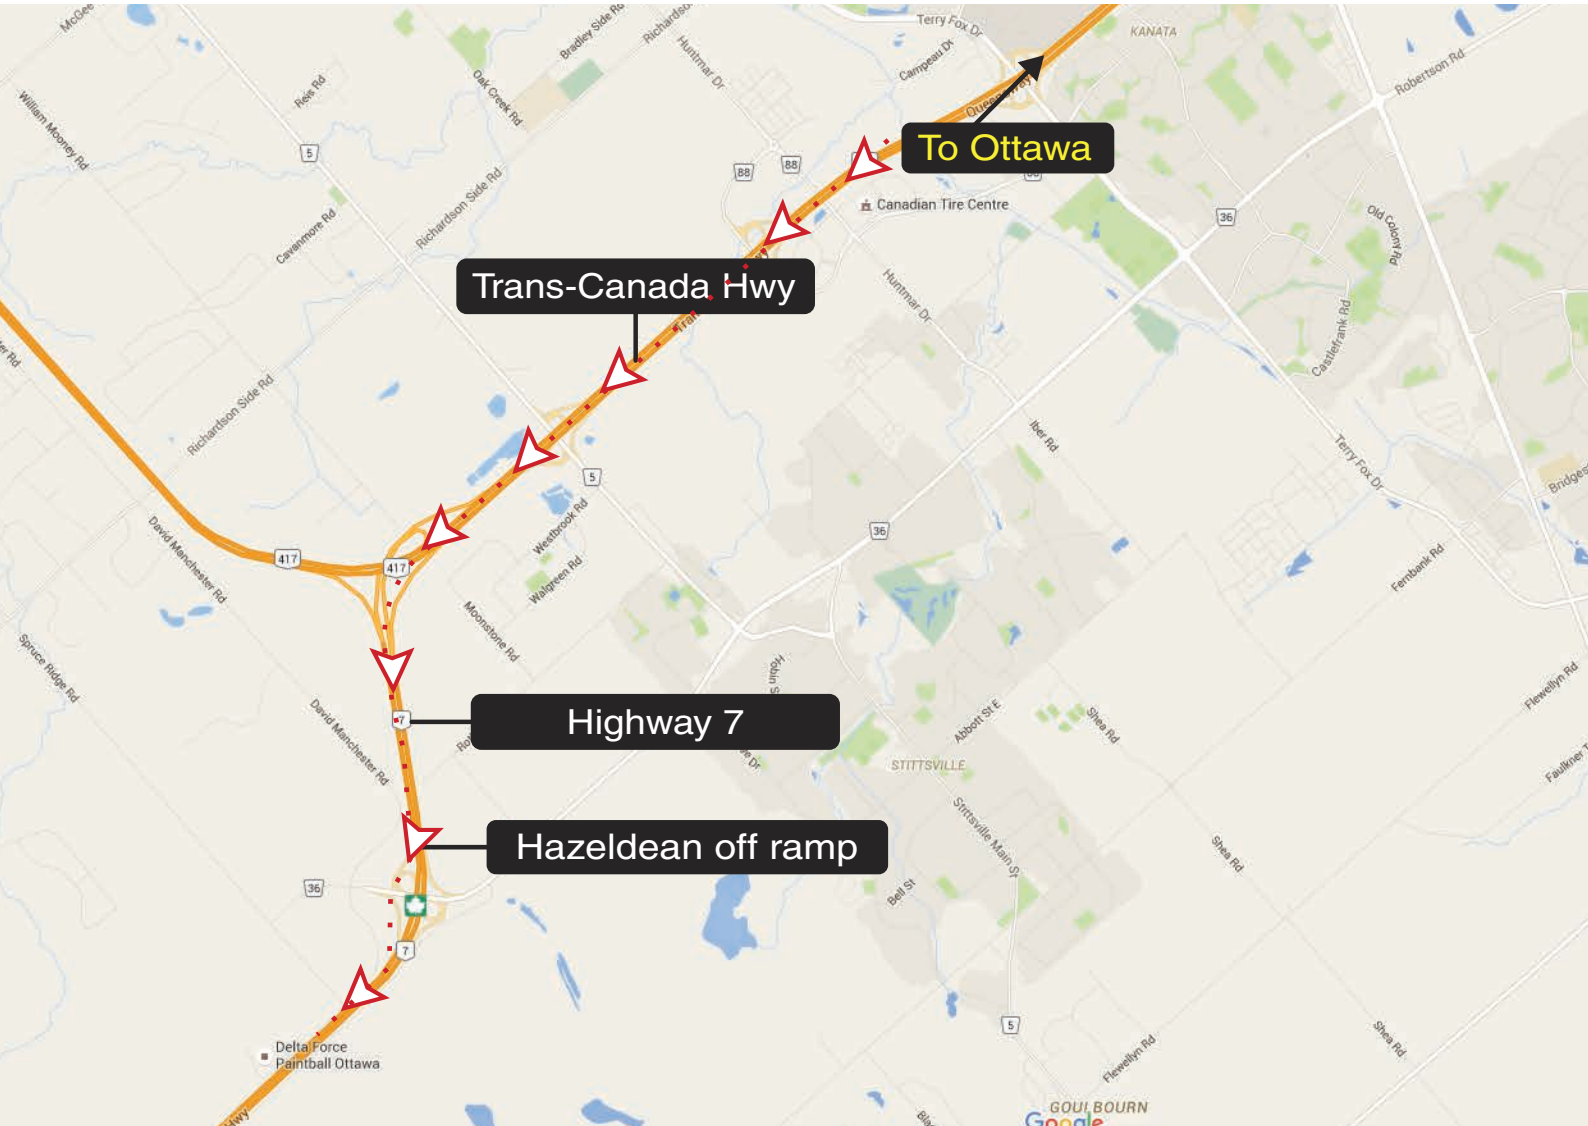

OTTAWA DIRECTIONS

ESTIMATED DRIVE TIME: 25 mins by car from Ottawa CBD
PAINTBALL CENTRE ADDRESS: 2001 Speedway Rd, Ottawa, ON

PLEASE NOTE: For Sat Nav please use 2001 Speedway Rd, Ottawa, ON.
For Google Maps please use 'Delta Force Paintball Ottawa' 2001 Speedway Rd, Ottawa, ON.

Due to traffic congestion around Ottawa CBD, please allow ample time to get to the centre for a **9am prompt arrival**. Late arrival may result in reduced game time.

BY CAR FROM OTTAWA CBD

1. Take **Highway 417** West toward Renfrew
2. Take the **Highway 7** exit heading toward Carleton Place.
3. Take the **Hazeldean off ramp**.
4. Head **West** (right if you are coming from Kanata, or left if you are coming from Carleton Place)
5. Turn **left** at the first street (You will see a sign for the Speedway)
6. Look for the **Delta Force Ottawa** sign and turn Right (right after Spruce Ridge)

LOST?

Call us for directions

1-800-568-8909