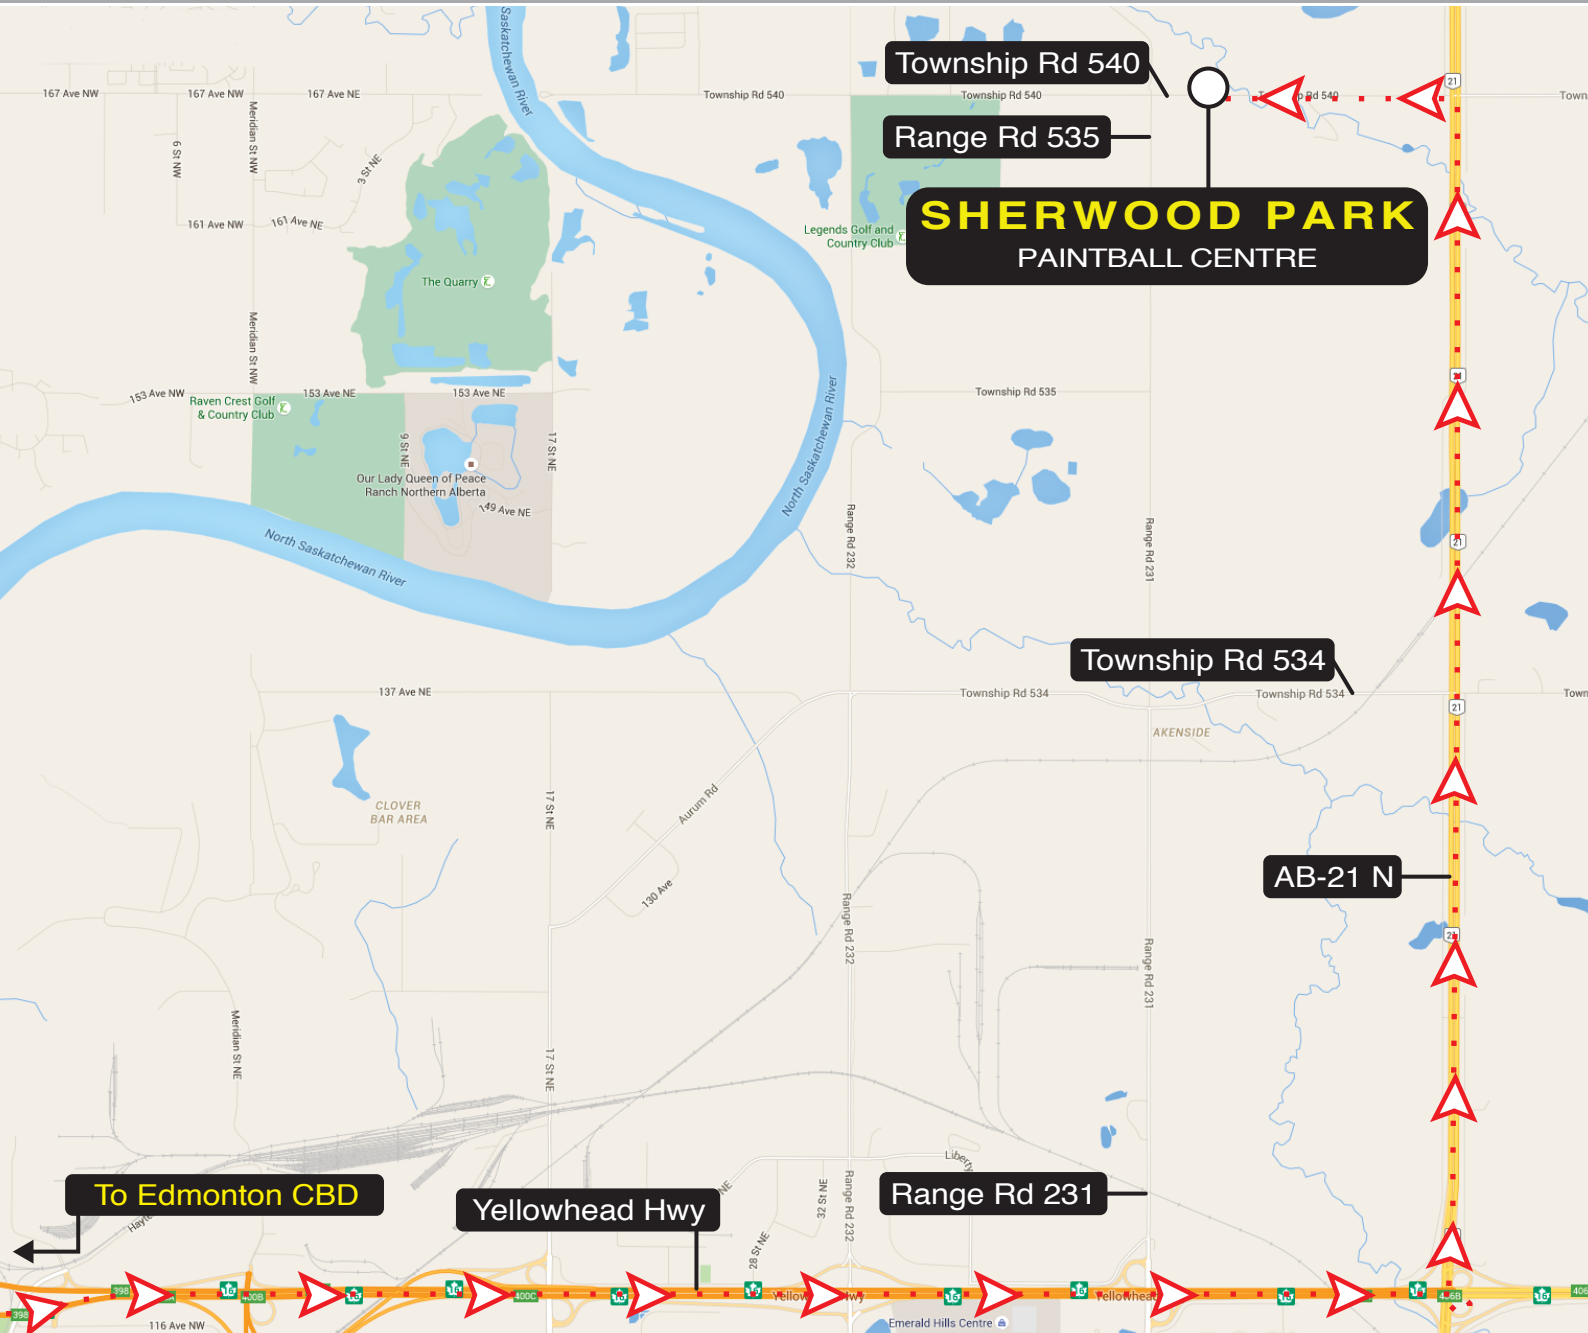

# SHERWOOD PARK DIRECTIONS

**ESTIMATED DRIVE TIME: 25 mins from Edmonton CBD**

**PAINTBALL CENTRE ADDRESS: 23066 Township Rd 540, Fort Saskatchewan, AB T8L 4A2**

**PLEASE NOTE: Parking is limited. Car-pool where possible.**

Please allow ample time to get to the centre for a **9am prompt arrival**.

Late arrival may result in reduced game time.

## BY CAR FROM EDMONTON CBD

1. Head north on 100 St towards 102a Ave NW.
2. Turn right onto 103a Ave NW.
3. Turn left onto 97 St NW.
4. Take the AB-16 E/Trans Canada Highway/Yellowhead Trail ramp.
5. Merge onto Yellowhead Highway E/ Yellowhead Trail.
6. Continue to follow Yellowhead Highway E.
7. Merge onto AB-21 N.
8. Turn left onto Township Rd 540. Paintball centre will be on the right.

**LOST?**

Call us for directions

**1-800-568-8909**