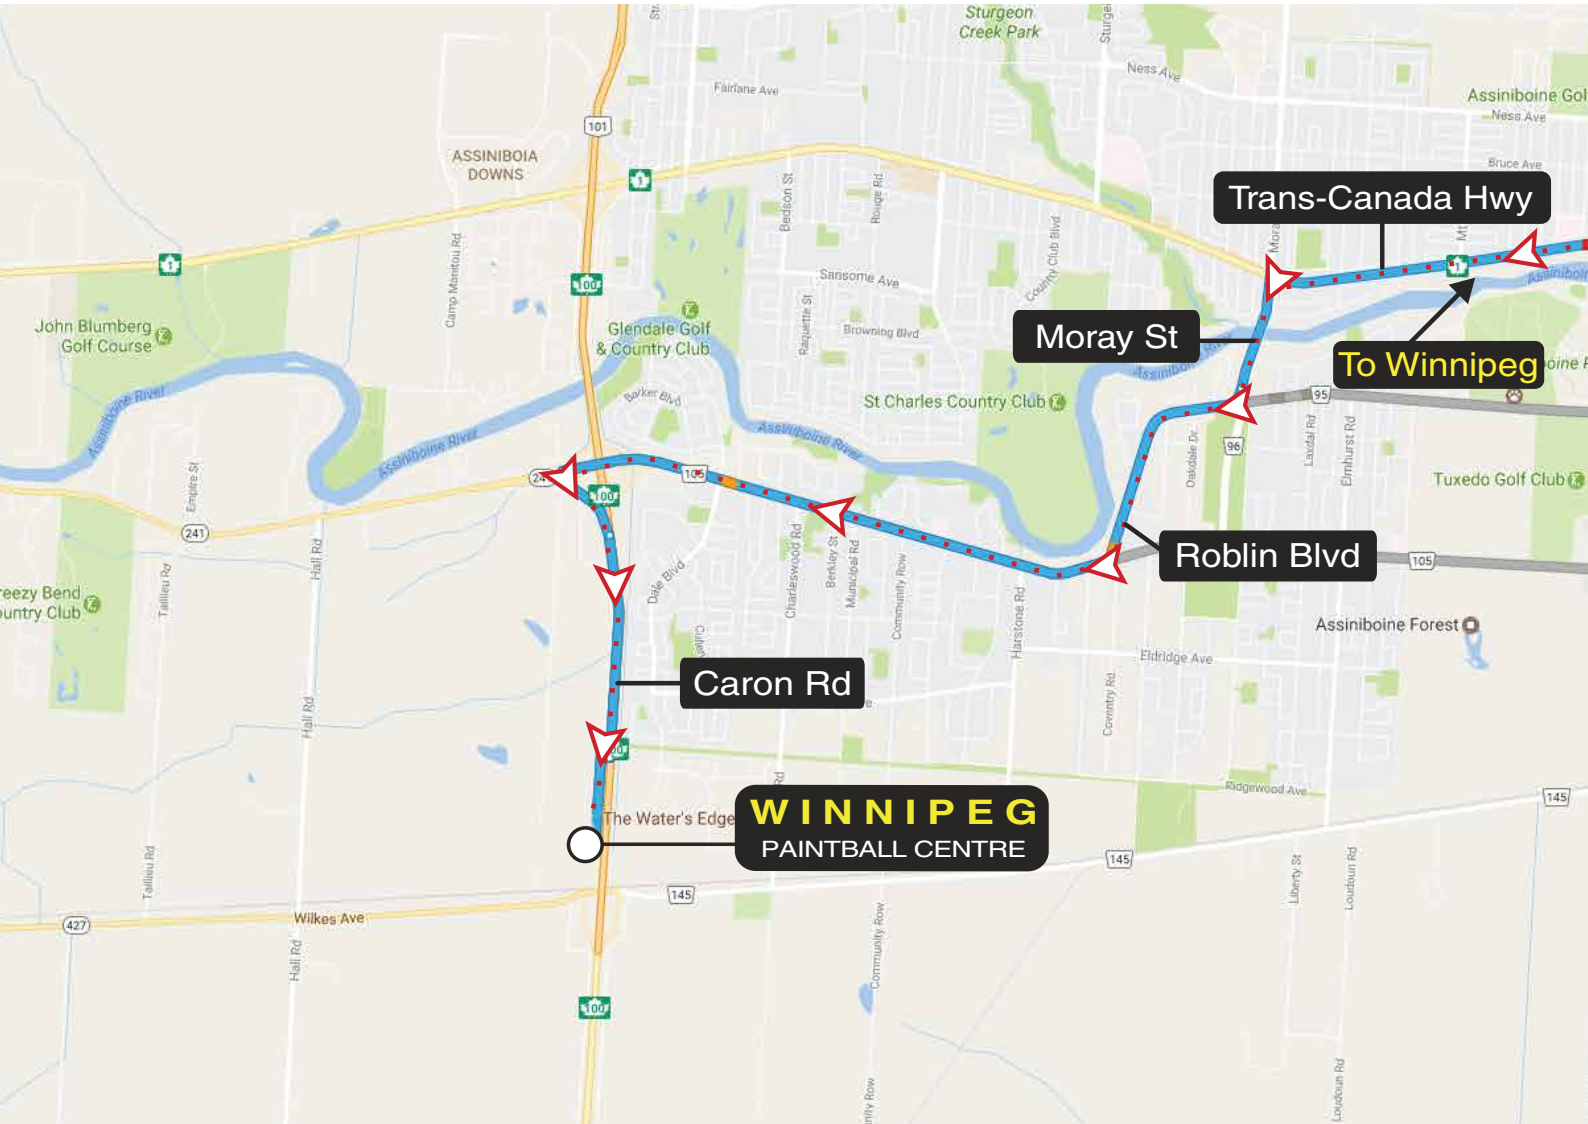

WINNIPEG DIRECTIONS

ESTIMATED DRIVE TIME: 25 mins by car from Winnipeg CBD

PAINTBALL CENTRE ADDRESS: 600 Caron Road, Headingley, MB R4H 1B4, Canada

Due to traffic congestion around Winnipeg CBD, please allow ample time to get to the centre for a **9am prompt arrival**. Late arrival may result in reduced game time.

BY CAR FROM WINNIPEG CBD

1. Head south on Main St/Rte 52 S toward William Stephenson Way/Rte 57 E
2. Turn right onto St Mary Ave
3. Turn left onto Portage Ave/Rte 85 W
4. Use the right lane to take the Trans Canada Highway/MB-100 S/Perimeter Highway ramp
5. Merge onto Trans-Canada Hwy/MB-100 S
6. Turn right onto Service Rd
7. Turn left to stay on Service Rd
8. Winnipeg Paintball Centre will be on the right

LOST?

Call us for directions

1-800-568-8909