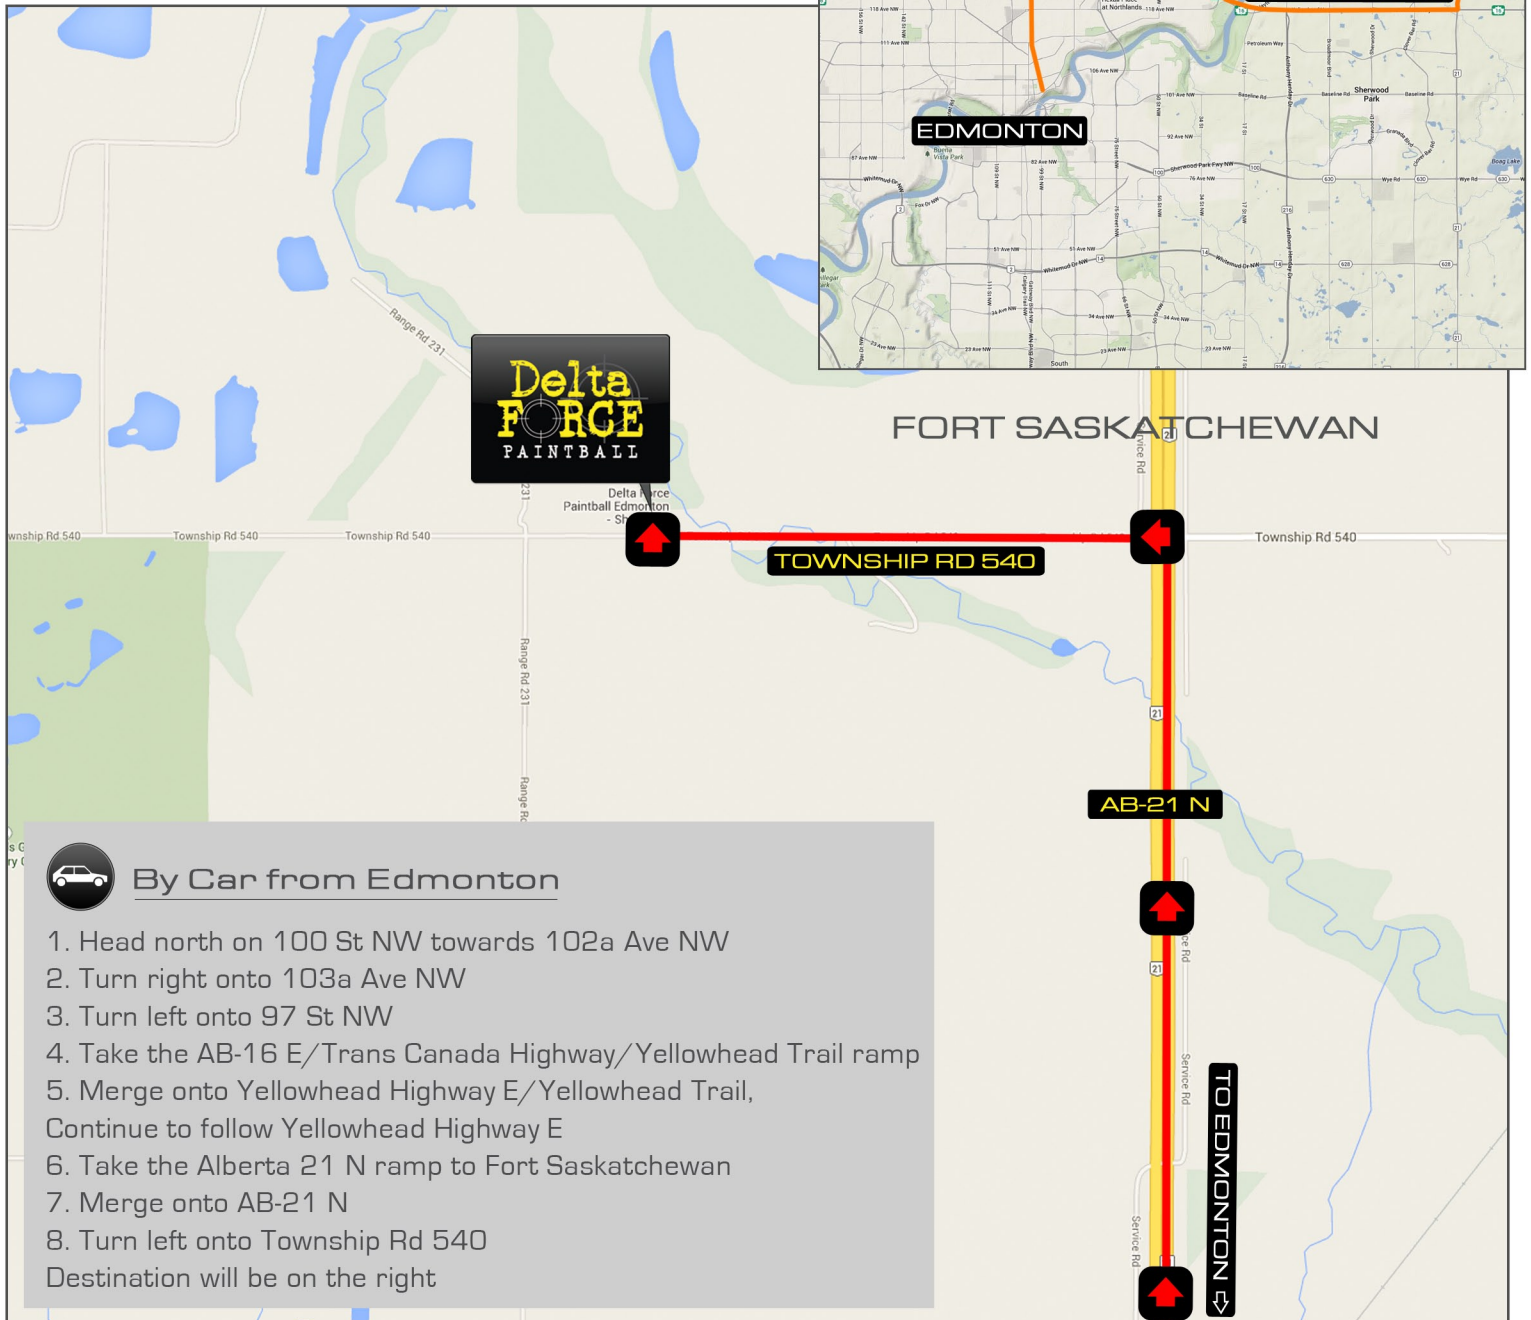

# CUSTOMER DIRECTIONS SHERWOOD PARK

Please call 1-800-568-8909 if you are running late for your booking or require assistance with directions

### Directions to:

23066 Township Road 540,  
Fort Saskatchewan, AB T8L 4A2, Canada

Parking onsite limited.

Please car-pool where possible.

### By Car from Edmonton

1. Head north on 100 St NW towards 102a Ave NW
2. Turn right onto 103a Ave NW
3. Turn left onto 97 St NW
4. Take the AB-16 E/Trans Canada Highway/Yellowhead Trail ramp
5. Merge onto Yellowhead Highway E/Yellowhead Trail, Continue to follow Yellowhead Highway E
6. Take the Alberta 21 N ramp to Fort Saskatchewan
7. Merge onto AB-21 N
8. Turn left onto Township Rd 540  
Destination will be on the right

Estimated Driving Time: 25 Mins from Edmonton CBD